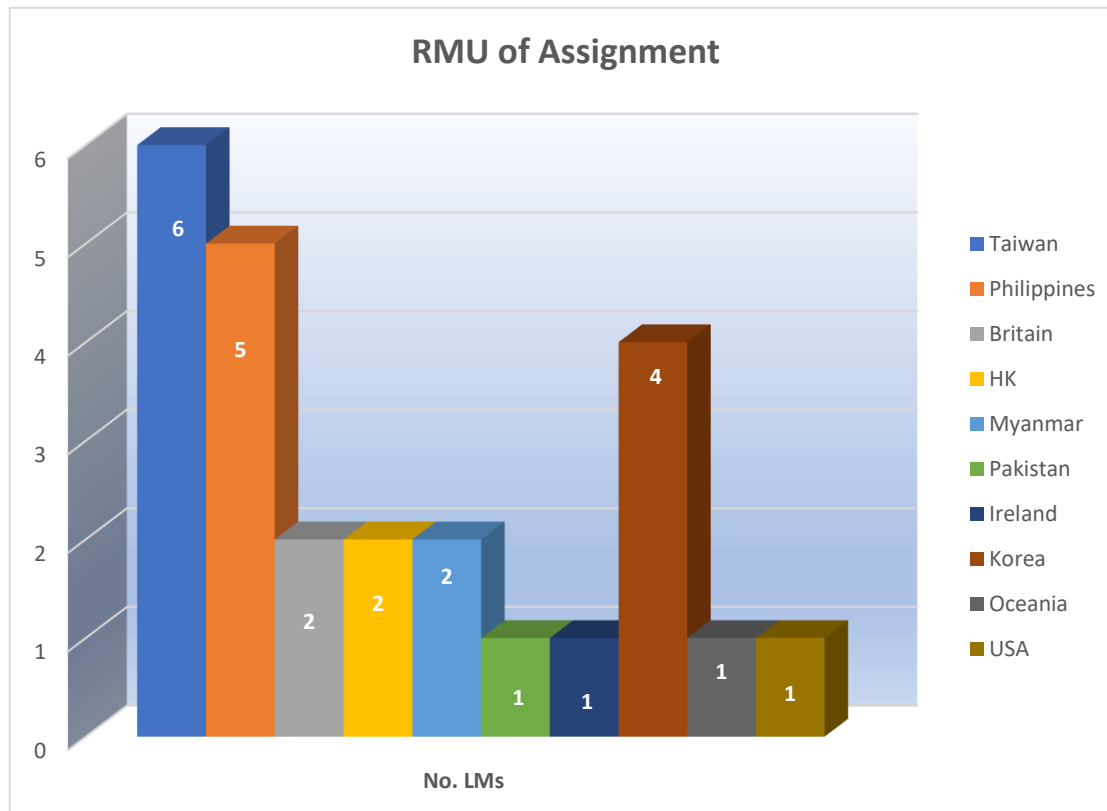

CLM STATISTICS

2024 CLM International Meeting
Manila, Philippines

RMU Assignment	No. LMs	%
Taiwan	6	24%
Philippines	5	20%
Britain	2	8%
HK	2	8%
Myanmar	2	8%
Pakistan	1	4%
Ireland	1	4%
Korea	4	16%
Oceania	1	4%
USA	1	4%
Total	25	100%

RMU OF ORIGIN

RMU of Origin	No. LMs	%
Philippines	13	52%
Korea	7	28%
Oceania	3	12%
South America	2	8%
Total	25	100%

Agreement Type

Agreement Type	No. LMs	%
First	0	0%
Second	2	8%
Long-Term	23	92%
Total	25	100%