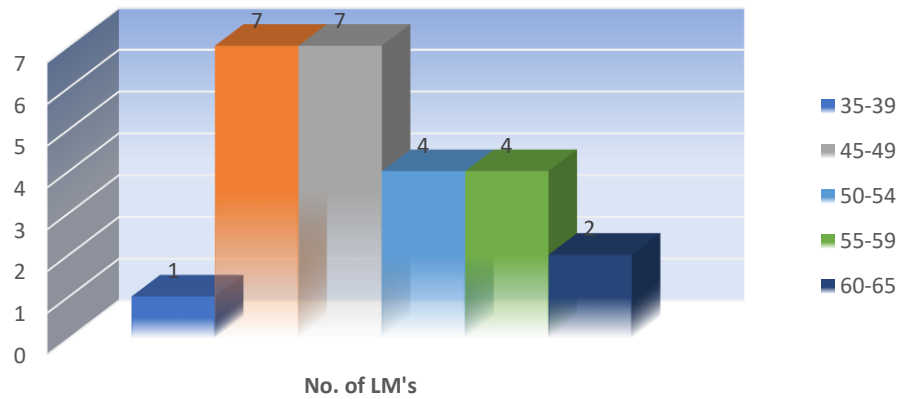

RMU OF ORIGIN

RMU of Origin	No. LMs	%
Philippines	13	52%
Korea	7	28%
Oceania	3	12%
South America	2	8%
Total	25	100%

Agreement Type

Agreement Type	No. LMs	%
First	0	0%
Second	2	8%
Long-Term	23	92%
Total	25	100%

Gender	No. LM's	%
F	22	88%
M	3	12%
Total	25	100%

AGE PROFILE

Age Bracket	No. of LM's	%
35 - 39	1	4%
40 - 44	7	28%
45 - 49	7	28%
50 - 54	4	16%
55 - 59	4	16%
60-65	2	8%
Grand Total	25	100%