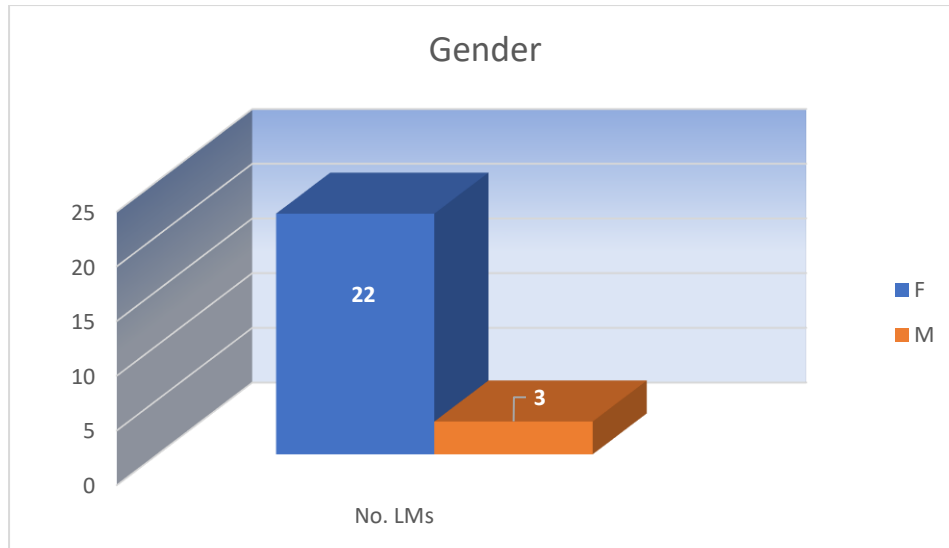

RMU OF ORIGIN

RMU of Origin	No. LMs	%
Philippines	13	52%
Korea	7	28%
Oceania	3	12%
South America	2	8%
Total	25	100%

Agreement Type

Agreement Type	No. LMs	%
First	0	0%
Second	2	8%
Long-Term	23	92%
Total	25	100%

Gender	No. LM's	%
F	22	88%
M	3	12%
Total	25	100%

AGE PROFILE

Age Bracket	No. of LM's	%
35 - 39	1	4%
40 - 44	7	28%
45 - 49	7	28%
50 - 54	4	16%
55 - 59	4	16%
60-65	2	8%
Grand Total	25	100%