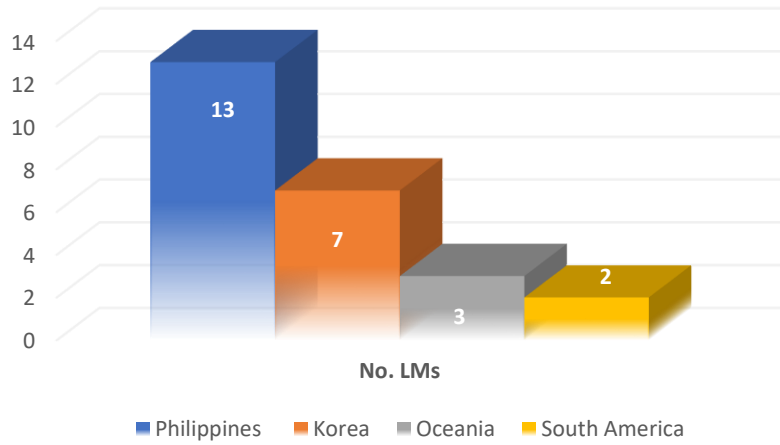

CLM STATISTICS

2024 CLM International Meeting
Manila, Philippines

RMU Assignment	No. LMs	%
Taiwan	6	24%
Philippines	5	20%
Britain	2	8%
HK	2	8%
Myanmar	2	8%
Pakistan	1	4%
Ireland	1	4%
Korea	4	16%
Oceania	1	4%
USA	1	4%
Total	25	100%

RMU OF ORIGIN

RMU of Origin	No. LMs	%
Philippines	13	52%
Korea	7	28%
Oceania	3	12%
South America	2	8%
Total	25	100%

Agreement Type

Agreement Type	No. LMs	%
First	0	0%
Second	2	8%
Long-Term	23	92%
Total	25	100%